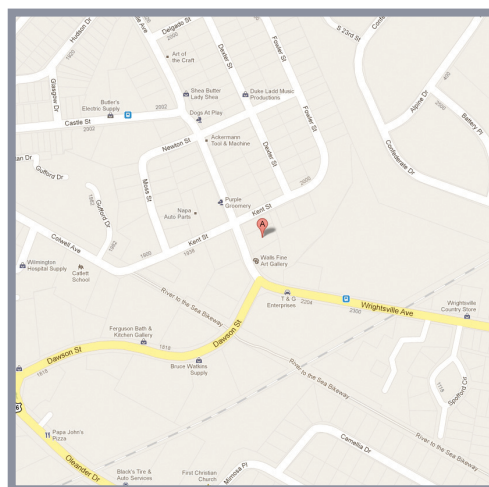

Traveling from the North:

Hwy. 40 East to Martin Luther King Bypass. Take MLK Bypass towards downtown Wilmington. Stay straight on the bypass heading into downtown Wilmington, this will turn into 3rd St. Take 3rd St. through downtown heading towards Dawson St. Take a left on Dawson St. Follow Dawson St. until it dead ends into Wrightsville Ave. Take a left onto Wrightsville Ave. We are the second building on the right after the light.

Traveling from the West:

Hwy. 74 East. Cross over bridge into Wilmington. Continue straight onto Dawson Street after crossing the bridge. Follow Dawson St. until it dead ends into Wrightsville Ave. Take a left onto Wrightsville Ave. We are the second building on the right after the light.

Traveling from the South:

Take 421 North towards downtown Wilmington. Take a right onto Dawson Street. Follow Dawson St. until it dead ends into Wrightsville Ave. Take a left onto Wrightsville Ave. We are the second building on the right after the light.

Traveling from the East:

Take the Martin Luther King Bypass towards downtown Wilmington. Stay straight on the bypass heading into downtown Wilmington, this will turn into 3rd St. Take 3rd St. through downtown heading towards Dawson St. Take a left on Dawson St. Follow Dawson St. until it dead ends into Wrightsville Ave. Take a left onto Wrightsville Ave. We are the second building on the right after the light.